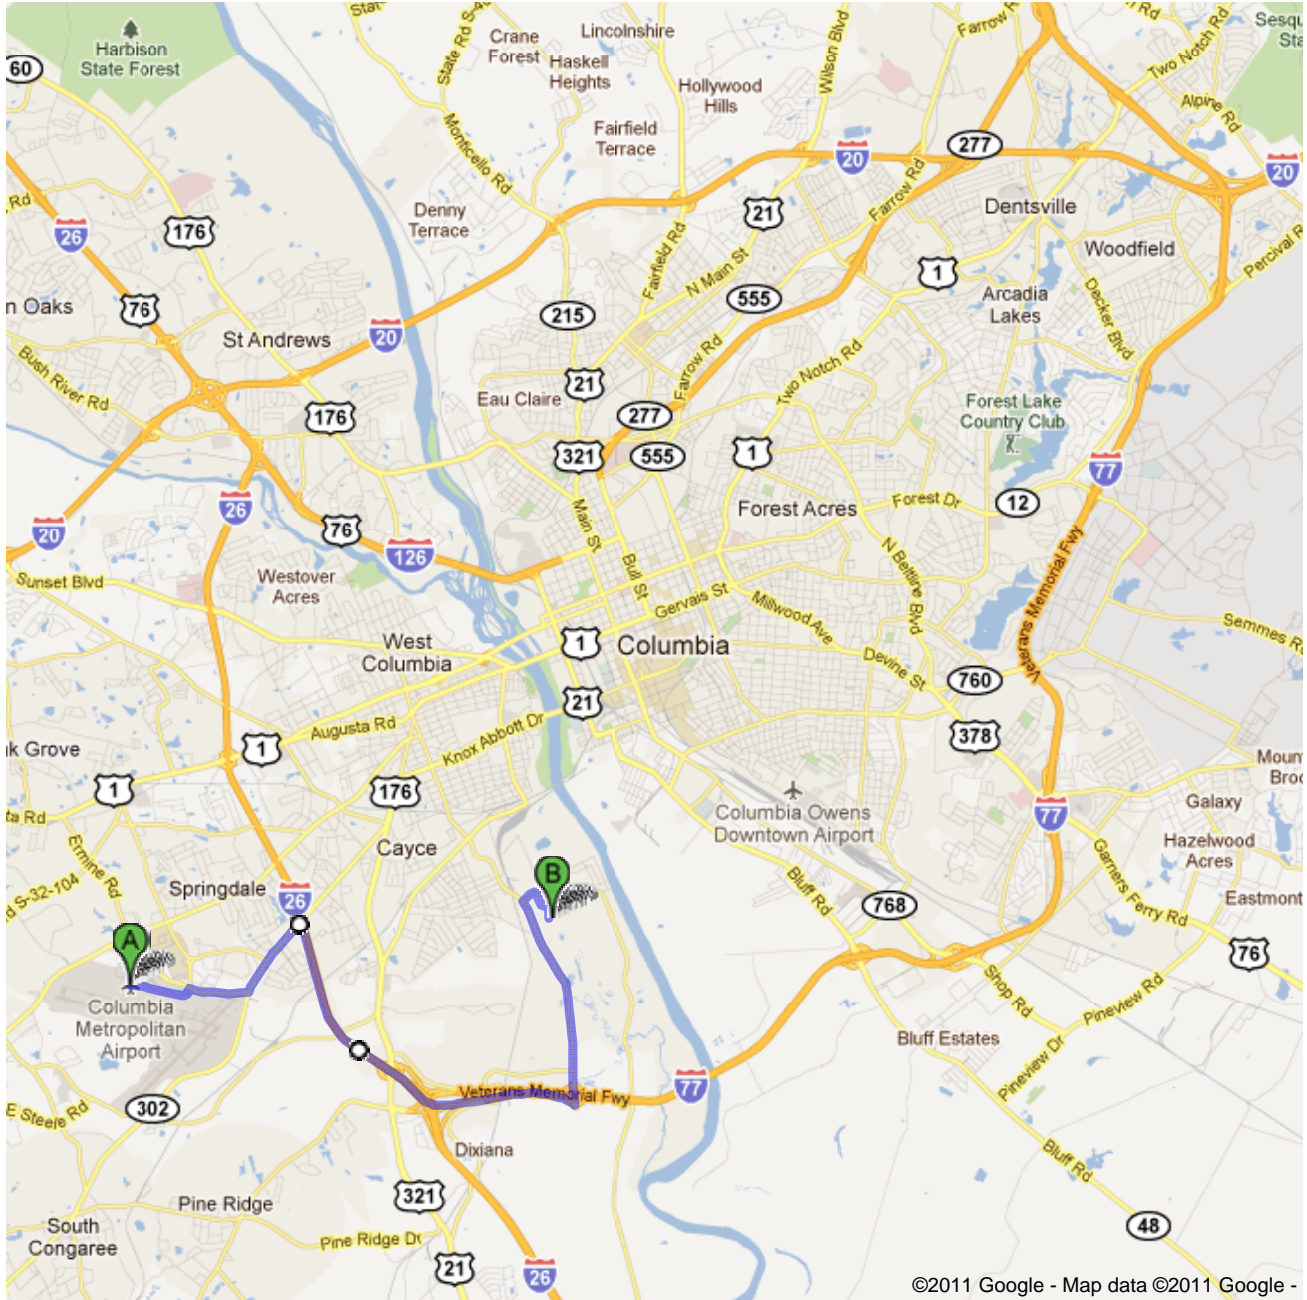

Directions to 220 Operation Way, Cayce, SC 29033
9.1 mi – about 18 mins

Save trees. Go green!
Download Google Maps on your phone at google.com/gmm

©2011 Google - Map data ©2011 Google -

**Columbia Metropolitan Airport**

3000 Aviation Way, West Columbia, SC 29170-2191 - (803) 822-5000

	1. Head east on Aviation Way toward Lakeway Dr About 2 mins	go 0.6 mi total 0.6 mi
	2. Continue onto Lexington Dr	go 312 ft total 0.7 mi
	3. Turn right onto John N. Hardee Expy About 2 mins	go 0.6 mi total 1.3 mi
	4. Turn left onto S Carolina 302/Airport Blvd/Edmund Rd About 2 mins	go 0.9 mi total 2.2 mi
	5. Turn right toward I-26 E (signs for I-26 E/Charleston)	go 312 ft total 2.3 mi
	6. Merge onto I-26 E via the ramp to Charleston About 3 mins	go 2.3 mi total 4.6 mi
	7. Take exit 116 on the left to merge onto I-77 N toward Charlotte About 2 mins	go 1.4 mi total 6.0 mi
	8. Take exit 2 toward Cayce/W Columbia/S Carolina 35 N	go 0.3 mi total 6.3 mi
	9. Slight left toward 12th St Ext About 1 min	go 0.4 mi total 6.7 mi
	10. Continue straight onto 12th St Ext About 4 mins	go 1.9 mi total 8.6 mi
	11. Turn right to stay on 12th St Ext	go 0.2 mi total 8.8 mi
	12. Take the 1st right onto Operation Way About 1 min	go 0.3 mi total 9.1 mi

220 Operation Way, Cayce, SC 29033

These directions are for planning purposes only. You may find that construction projects, traffic, weather, or other events may cause conditions to differ from the map results, and you should plan your route accordingly. You must obey all signs or notices regarding your route.

Map data ©2011 Google

Directions weren't right? Please find your route on maps.google.com and click "Report a problem" at the bottom left.